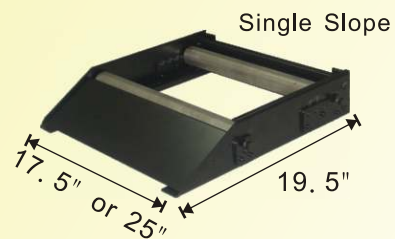

NEW

MULTI REEL CADDY

For spool size from 10" to 40" diameter

Cable and Reel are not included

Available in single slope and double slope

Roller is adjustable in 5 positions to adjust space between 2 rollers

Available for spool width up to 17.5" or 25"

- . Heavy Duty Spool Caddy
- . For spool size from 10" to 40" diameter
- . 5 position adjustable roller for variant spool
- . Available in single slope and double slope
- . Available for spool width up to 17.5" or 25"
- . Custom made available upon request

Item #	Description
RC-SS-17	single slope, width 17.5"
RC-SS-25	single slope, width 25"
RC-DS-17	double slope, width 17.5"
RC-DS-25	double slope, width 25"

For more information, please contact us at anp-group@umail.hinet.net