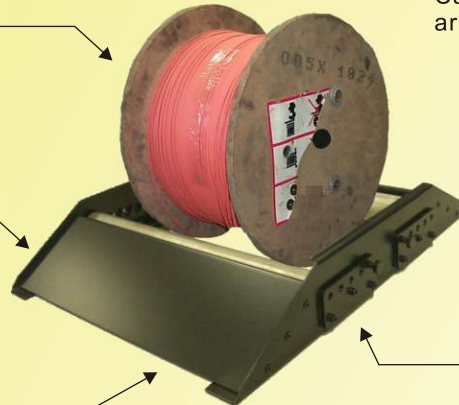

NEW

MULTI REEL CADDY

For spool size from 10" to 40" diameter

Cable and Reel are not included

Available in single slope and double slope

Roller is adjustable in 5 positions to adjust space between 2 rollers

Available for spool width up to 17.5" or 25"

- . Heavy Duty Spool Caddy
- . For spool size from 10" to 40" diameter
- . 5 position adjustable roller for variant spool
- . Available in single slope and double slope
- . Available for spool width up to 17.5" or 25"
- . Custom made available upon request

Item #	Description
RC-SS-17	single slope, width 17.5"
RC-SS-25	single slope, width 25"
RC-DS-17	double slope, width 17.5"
RC-DS-25	double slope, width 25"

For more information, please contact us at anp-group@umail.hinet.net