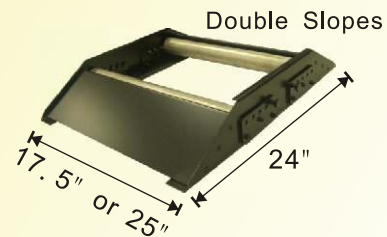

NEW

MULTI REEL CADDY

For spool size from 10" to 40" diameter

Cable and Reel are not included

Available in single slope and double slope

Roller is adjustable in 5 positions to adjust space between 2 rollers

Available for spool width up to 17.5" or 25"

- . Heavy Duty Spool Caddy
- . For spool size from 10" to 40" diameter
- . 5 position adjustable roller for variant spool
- . Available in single slope and double slope
- . Available for spool width up to 17.5" or 25"
- . Custom made available upon request

Item #	Description
RC-SS-17	single slope, width 17.5"
RC-SS-25	single slope, width 25"
RC-DS-17	double slope, width 17.5"
RC-DS-25	double slope, width 25"

For more information, please contact us at anp-group@umail.hinet.net